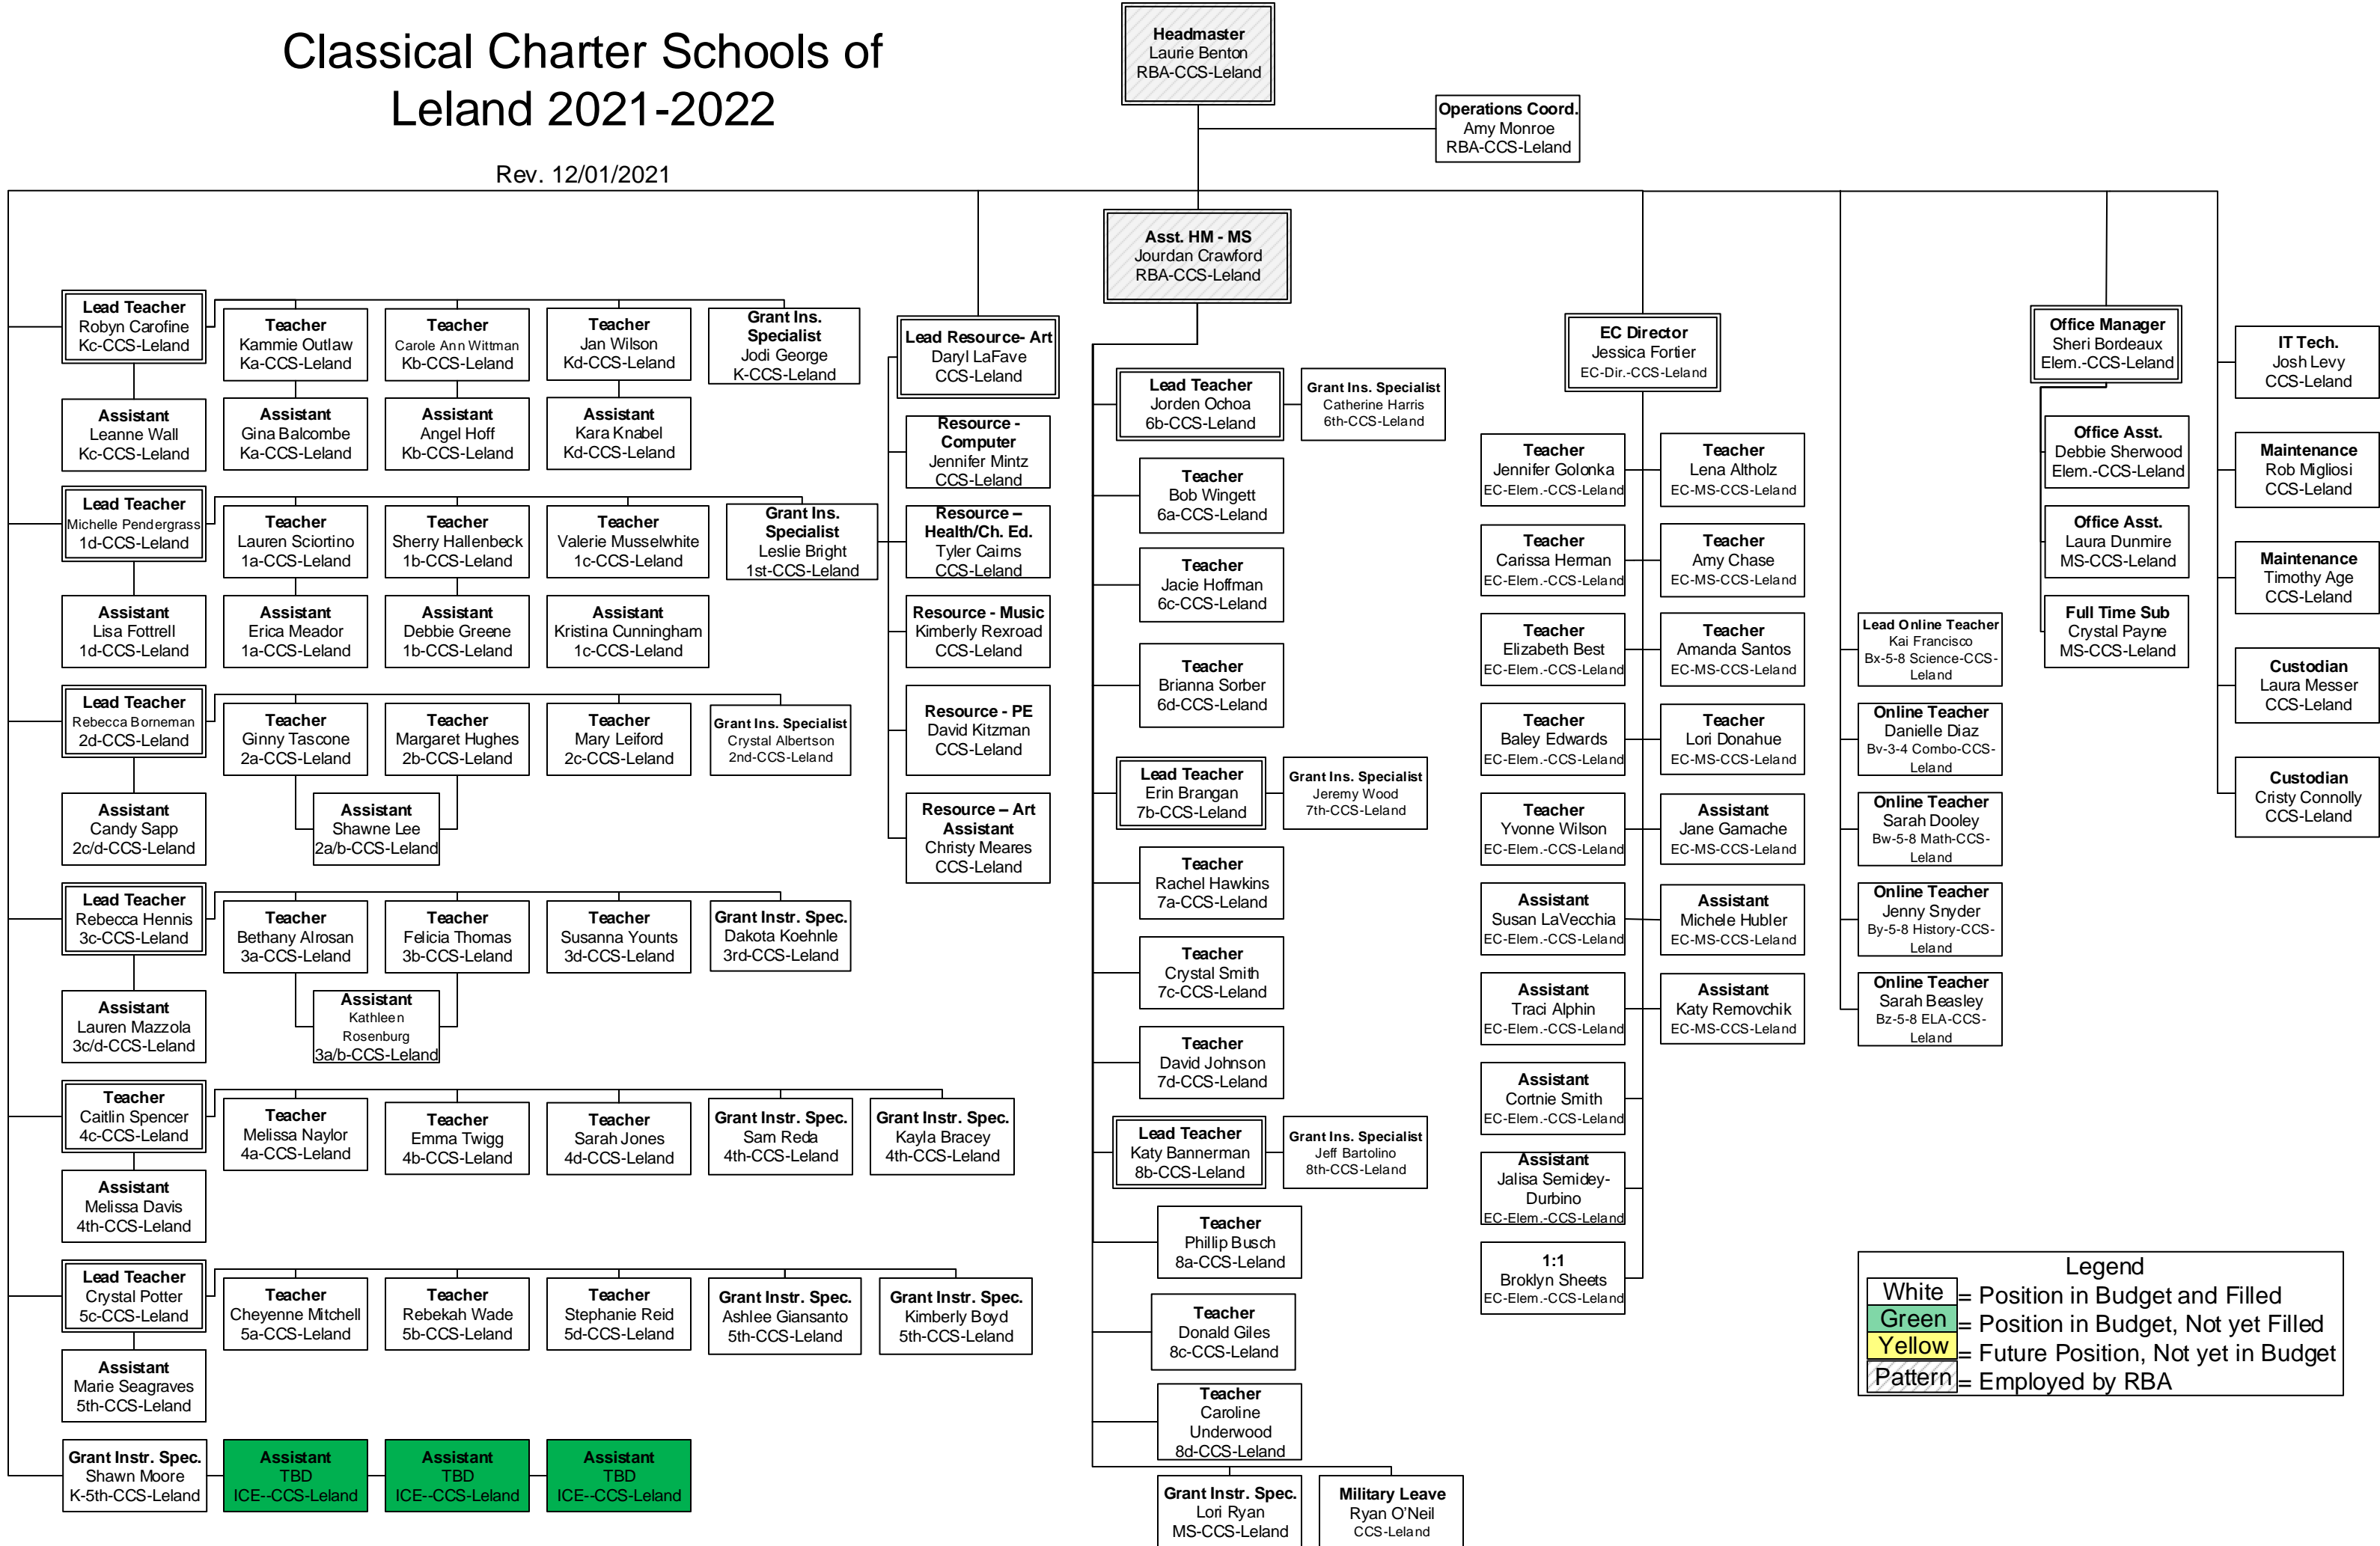

Classical Charter Schools of Leland 2021-2022

Rev. 12/01/2021

Headmaster
Laurie Benton
RBA-CCS-Leland

Operations Coord.
Amy Monroe
RBA-CCS-Leland

Asst. HM - MS
Jourdan Crawford
RBA-CCS-Leland

EC Director
Jessica Fortier
EC-Dir.-CCS-Leland